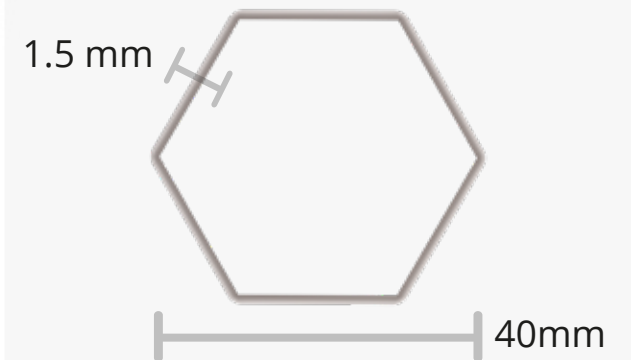

## Technical Spec

- 40mm Hex Profile
- Aluminum Frame
- Height Ajustable up to 2450mm
- Wind-resistant up to 15mph

## Transport

- No bag, Standard Cardboard Box
- Box Size: 1620 x 150 x 150 mm (Frame)
- Box Size: 520 x 500 x 130 mm (Base)
- Box Weight: 4.5kg (Frame)
- Box Weight: 20kg (Base)

Parasol Frame

3.42kg

Locking Bracket

Extrusion Bracket

Base

20kg

Hex Profile

Hardware Code: PARA-2X2-SQ  
Graphic Code: G-PARA-2X2-SQ-WR  
Base Hardware Code: PARA-BASE